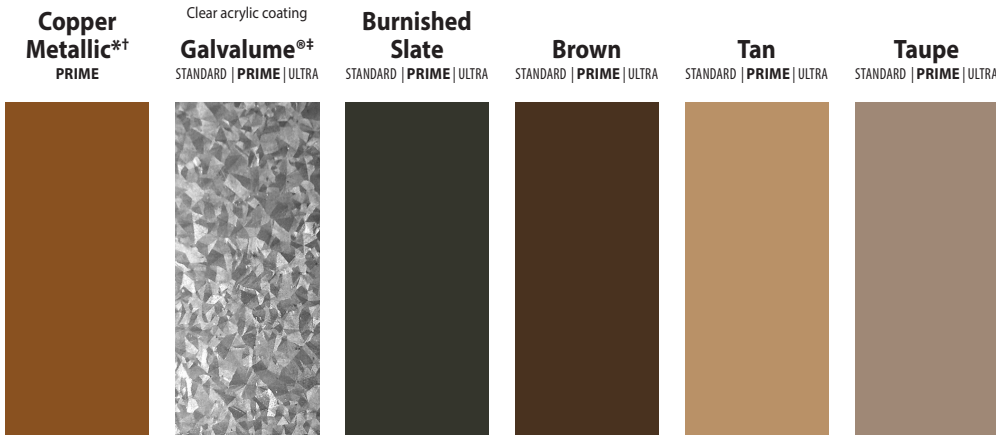

Light Stone
STANDARD | PRIME | ULTRA

Copper Metallic* PRIME
Clear acrylic coating
Galvalume®‡ STANDARD | PRIME | ULTRA
Burnished Slate STANDARD | PRIME | ULTRA
Brown STANDARD | PRIME | ULTRA
Tan STANDARD | PRIME | ULTRA
Taupe STANDARD | PRIME | ULTRA